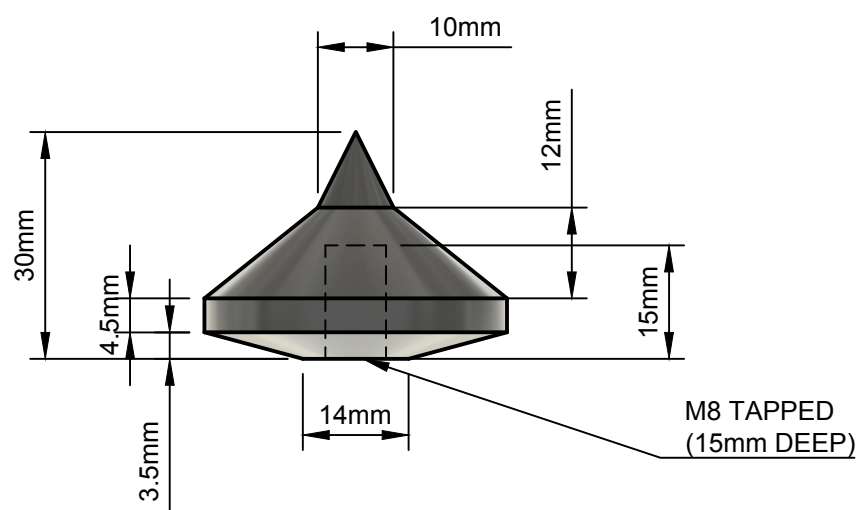

PERSPECTIVE VIEW

PEEK POWDER ACRYLIC
MACHINED
M8 TAPPED SCREW HOLE

PEEK POWDER REFERENCE IMAGE

Persons involved (initials)			
Dept.	Scale	Created	
	1:1	MA	17/01/2024
		Document type	
		Manufacture	
		Title	
		Spiked Cone	
		Midton Direct	
Rev.	Job Number	Sheet	
A	A07245	1/1	