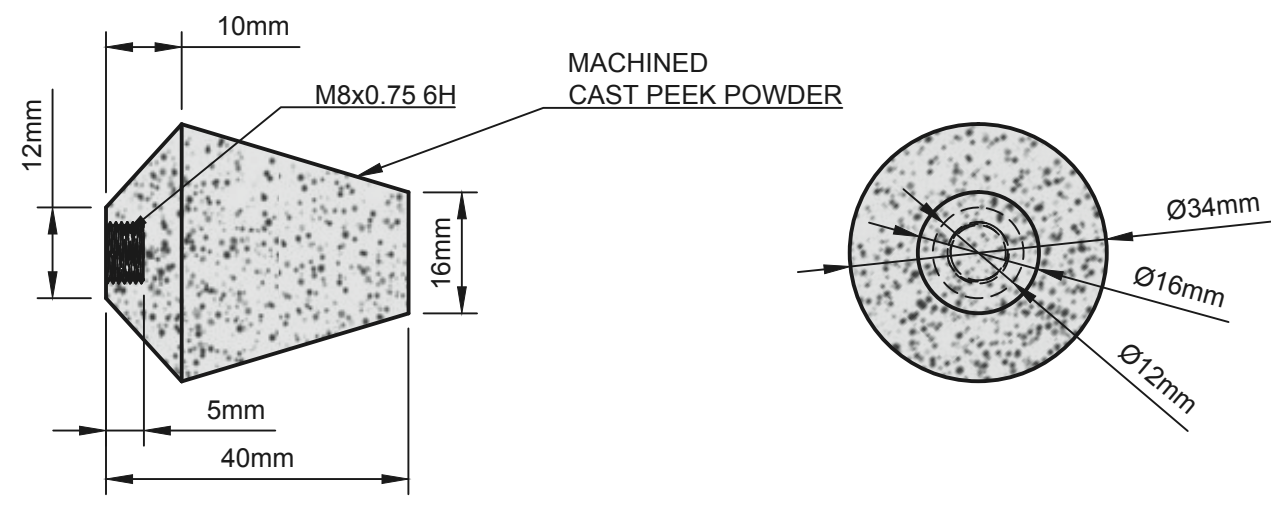

PERSPECTIVE VIEW

FRONT ELEVATION

END ELEVATION

**4x**

Persons involved (initials)		
Dept.	Scale 1:1	Created JAM 21/06/2024
		Document type Manufacture
		Title ASB34 - Modified OP 1 Midton Direct
Rev. A	Job Number A08643	Sheet 1/2

FRONT ELEVATION

MACHINED  
CAST PEEK POWDER

END ELEVATION

PERSPECTIVE VIEW

**4x**

Persons involved (initials)		
Dept.	Scale 1:1	Created JAM 21/06/2024
		Document type Manufacture
		Title ASB34 - Modified OP 2 Midton Direct
Rev. A	Job Number A08643	Sheet 2/2