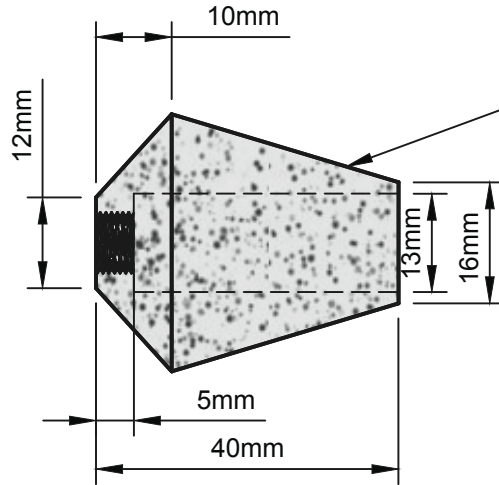

PERSPECTIVE VIEW

FRONT ELEVATION

END ELEVATION

**4x**

Persons involved (initials)		
Dept.	Scale 1:1	Created JAM 21/06/2024
		Document type Manufacture
		Title ASB34 - Modified OP 1 Midton Direct
Rev. A	Job Number A08643	Sheet 1/2

FRONT ELEVATION

MACHINED  
CAST PEEK POWDER

END ELEVATION

PERSPECTIVE VIEW

**4x**

Persons involved (initials)		
Dept.	Scale 1:1	Created JAM 21/06/2024
		Document type Manufacture
		Title ASB34 - Modified OP 2 Midton Direct
Rev. A	Job Number A08643	Sheet 2/2