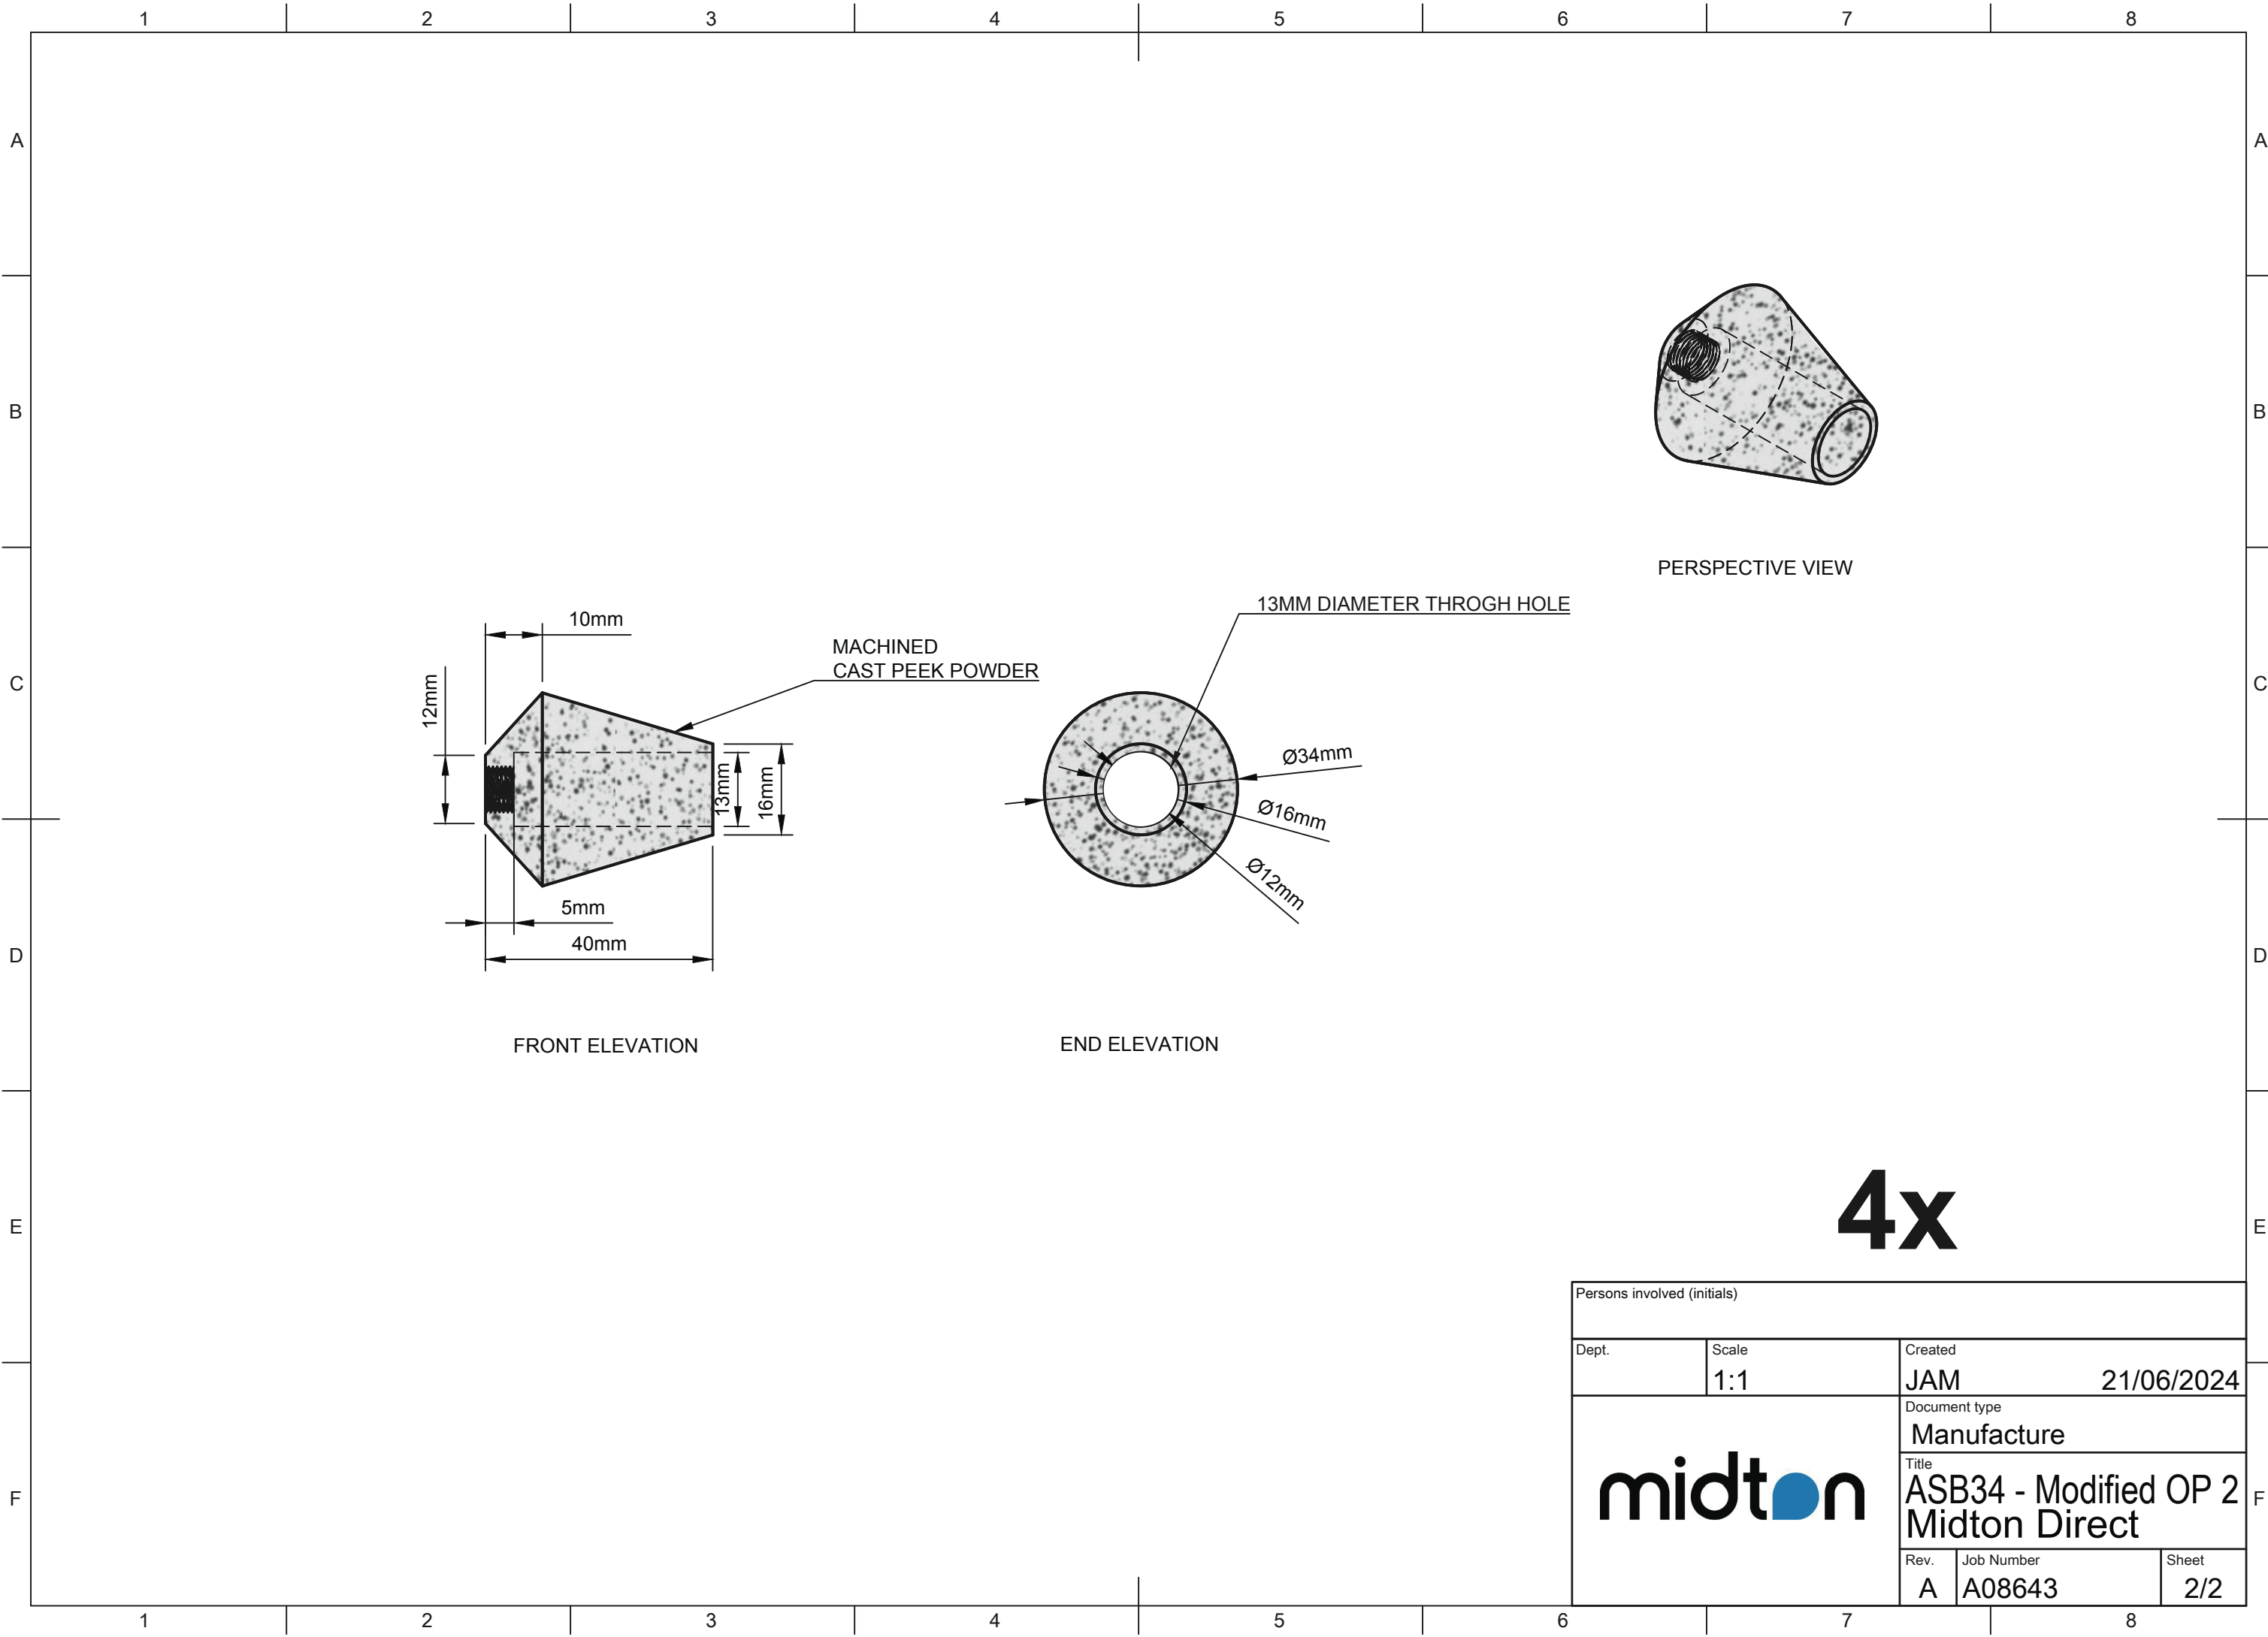

PERSPECTIVE VIEW

FRONT ELEVATION

END ELEVATION

**4x**

Persons involved (initials)		
Dept.	Scale 1:1	Created JAM 21/06/2024
		Document type Manufacture
		Title ASB34 - Modified OP 1 Midton Direct
Rev. A	Job Number A08643	Sheet 1/2

FRONT ELEVATION

MACHINED  
CAST PEEK POWDER

END ELEVATION

PERSPECTIVE VIEW

**4x**

Persons involved (initials)		
Dept.	Scale 1:1	Created JAM 21/06/2024
		Document type Manufacture
		Title ASB34 - Modified OP 2 Midton Direct
Rev. A	Job Number A08643	Sheet 2/2