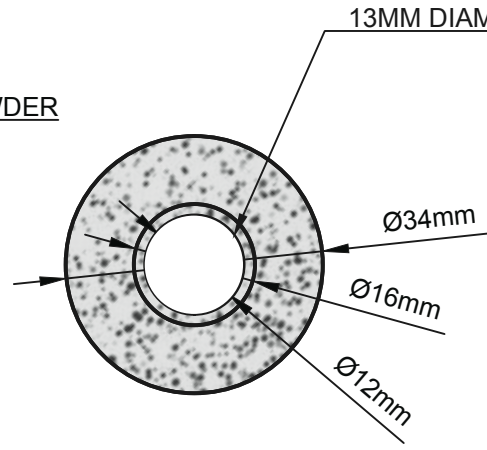

PERSPECTIVE VIEW

FRONT ELEVATION

END ELEVATION

**4x**

Persons involved (initials)		
Dept.	Scale 1:1	Created JAM 21/06/2024
		Document type Manufacture
		Title ASB34 - Modified OP 1 Midton Direct
Rev. A	Job Number A08643	Sheet 1/2

FRONT ELEVATION

MACHINED  
CAST PEEK POWDER

END ELEVATION

PERSPECTIVE VIEW

**4x**

Persons involved (initials)		
Dept.	Scale 1:1	Created JAM 21/06/2024
		Document type Manufacture
		Title ASB34 - Modified OP 2 Midton Direct
Rev. A	Job Number A08643	Sheet 2/2